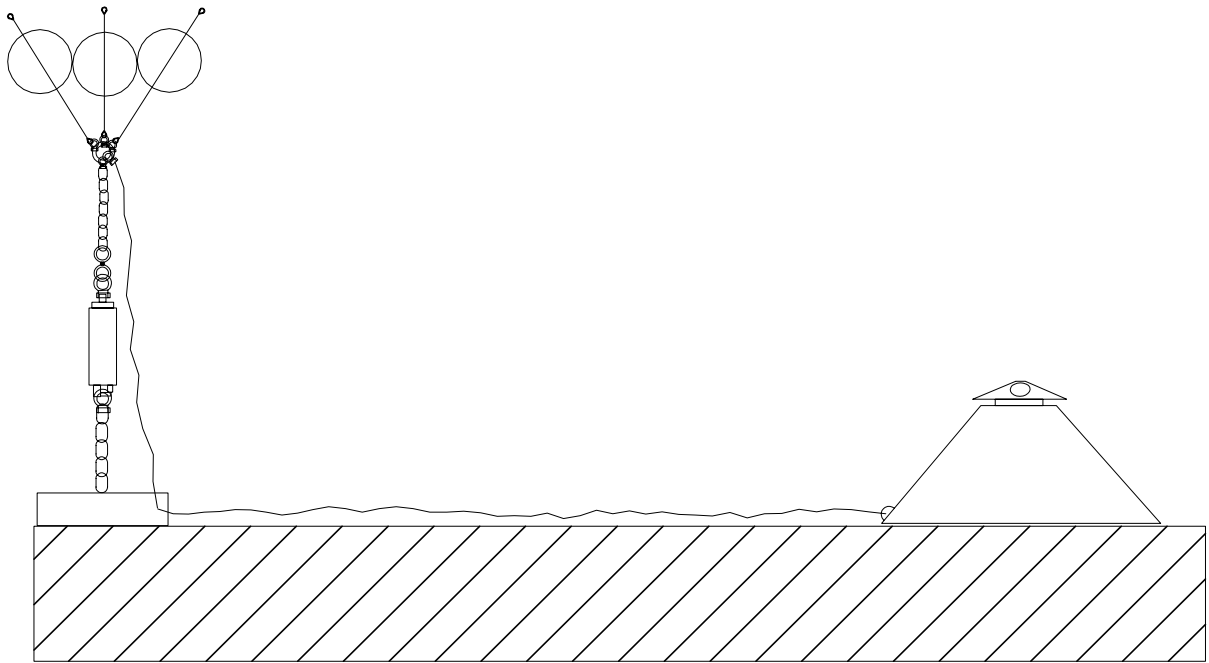

ADCP Bottom Mounted Mooring Configuration

Title: ADCP Bottom Bracket and Retrieval Mooring	Details:	Materials
Description Bottom bracket, tethered to a retrieval mooring with an acoustic release and floatation.		
Name:	Date:	Page: